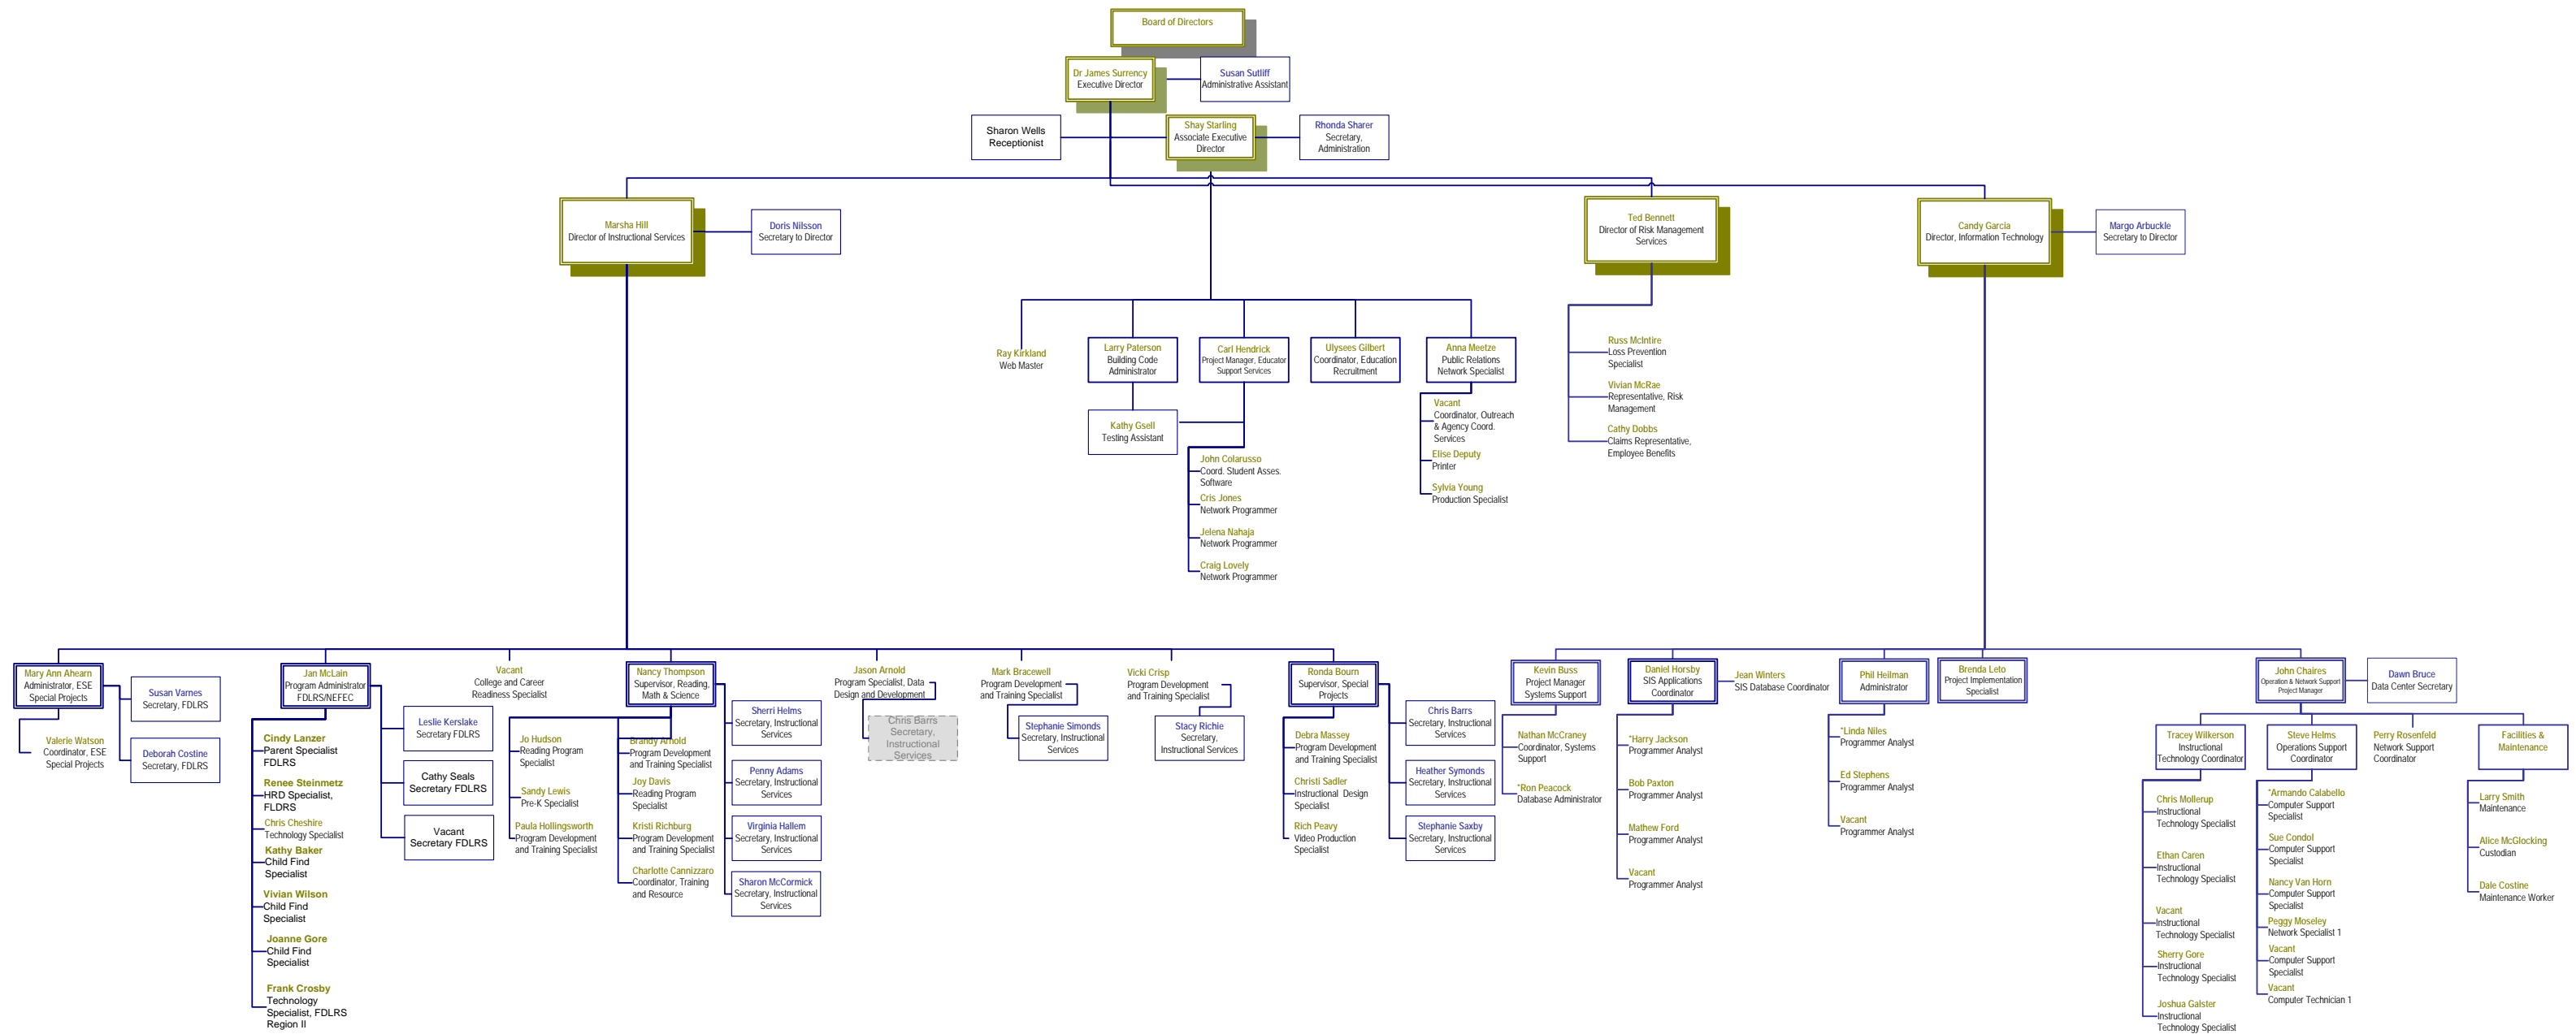

North East Florida Educational Consortium

2009 – 2010 Organizational Chart

* Denotes Team Leader