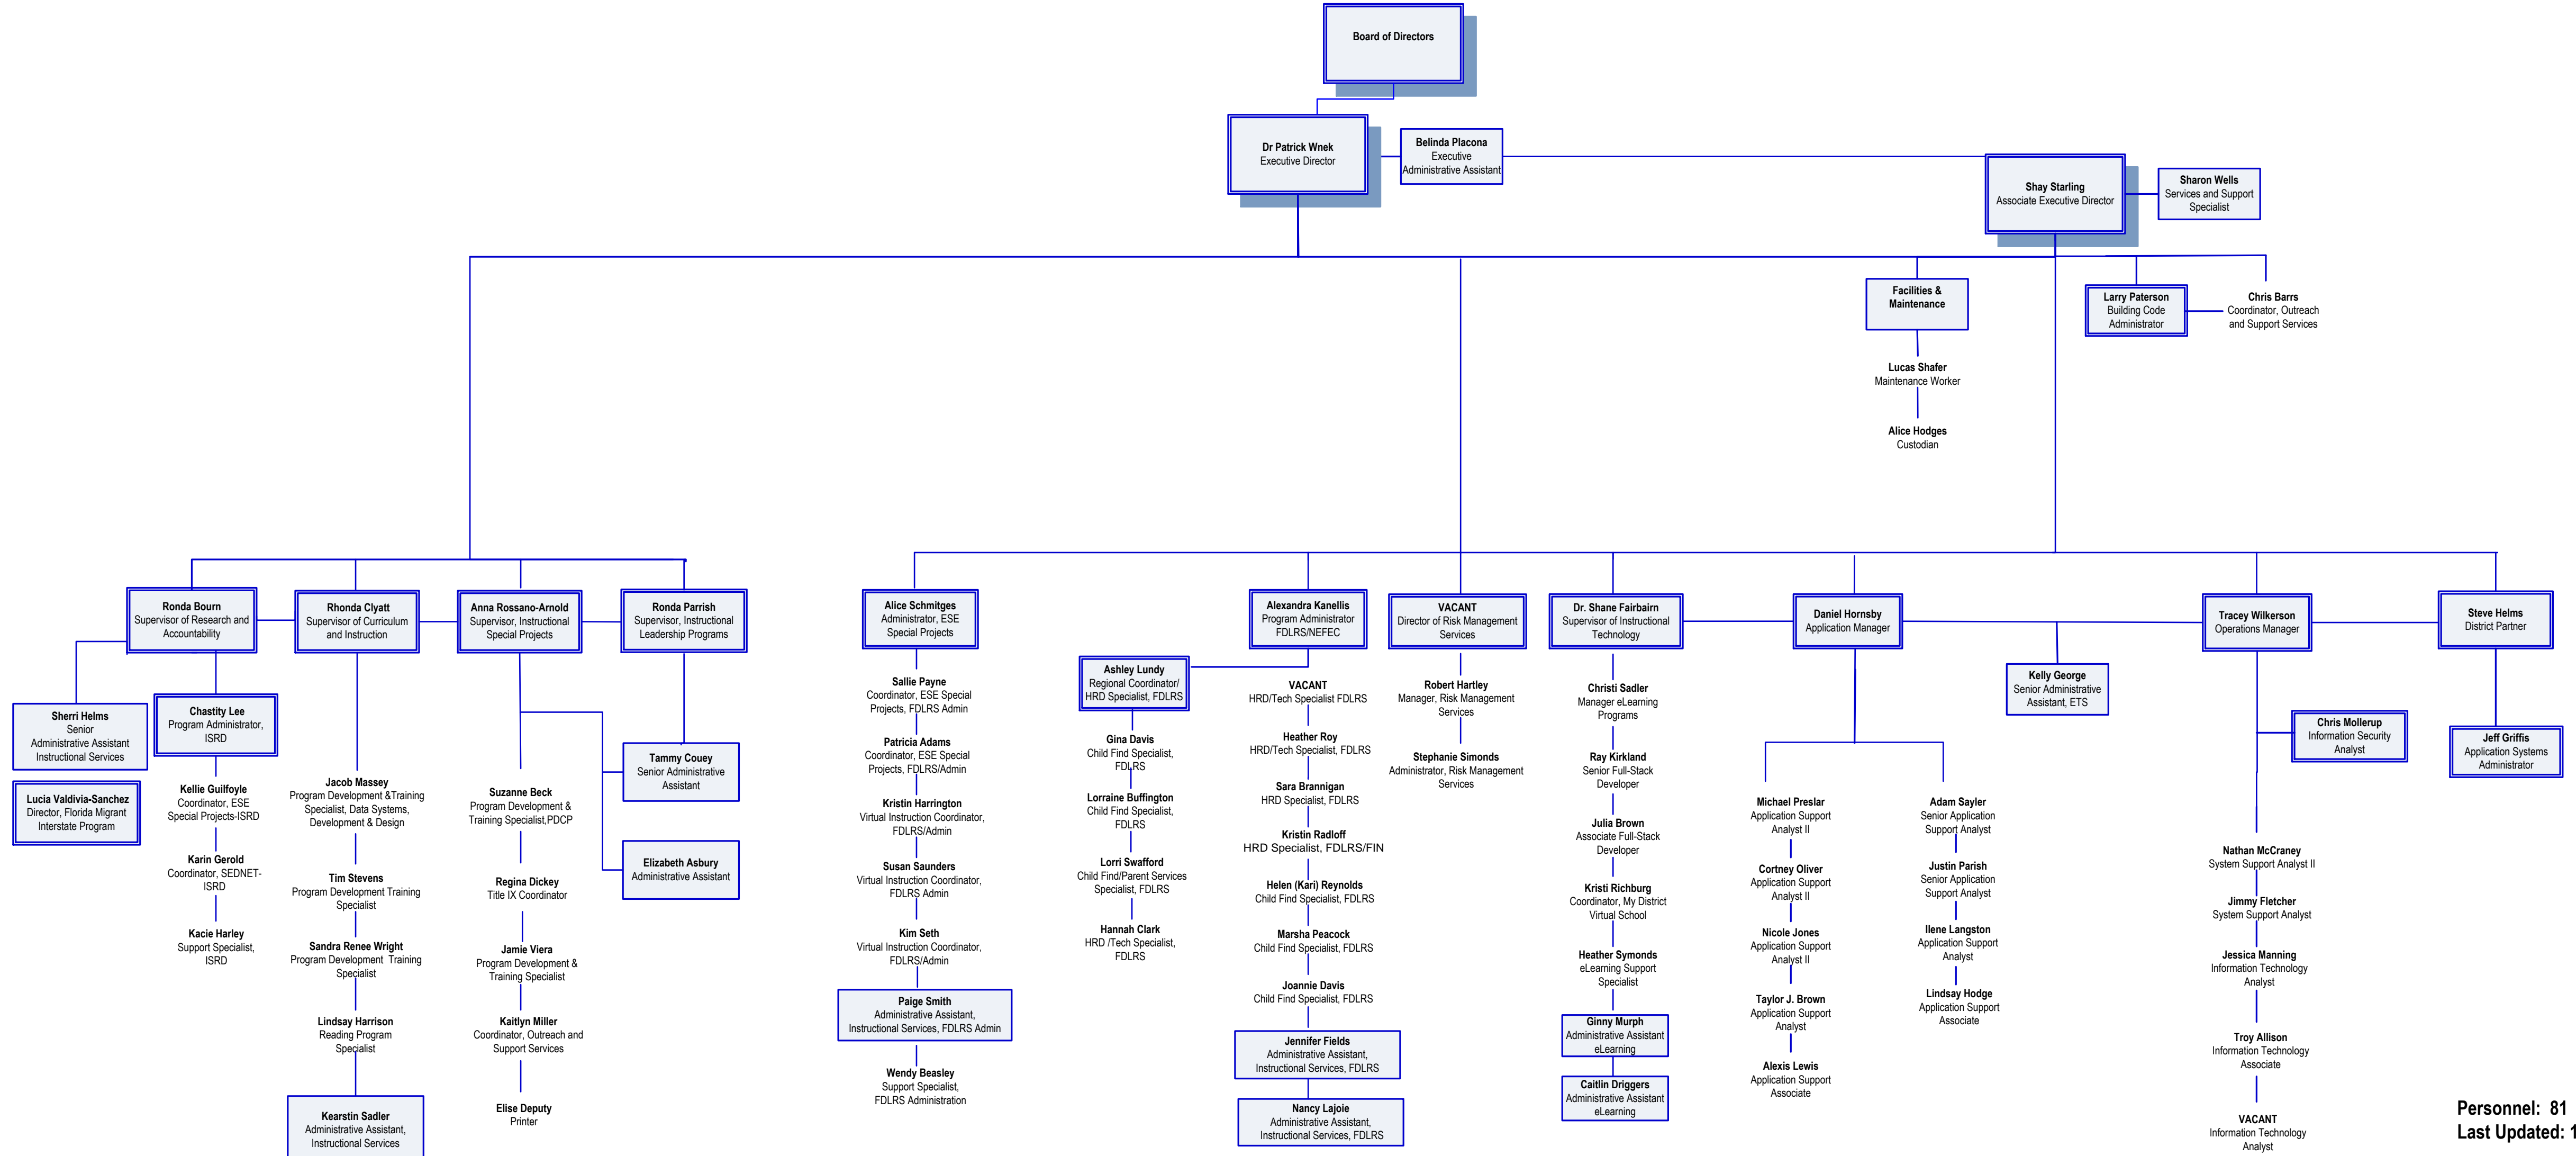

North East Florida Educational Consortium

2022– 2023 Organizational Chart

Personnel: 81
Last Updated: 1/12/2023